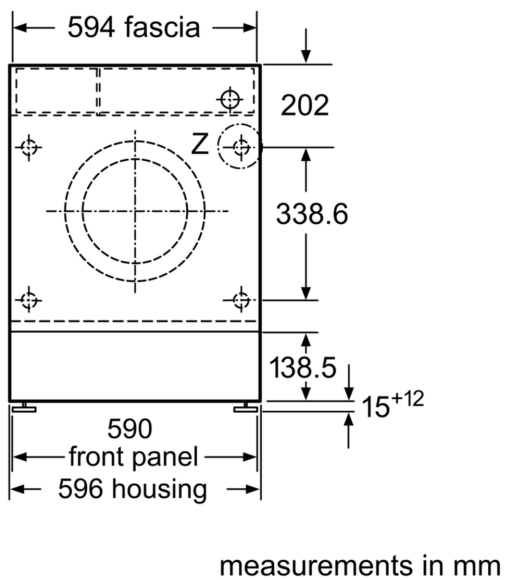

**Series 8, Built-in washing machine, 8 kg, 1400 rpm
WIW28502GB**