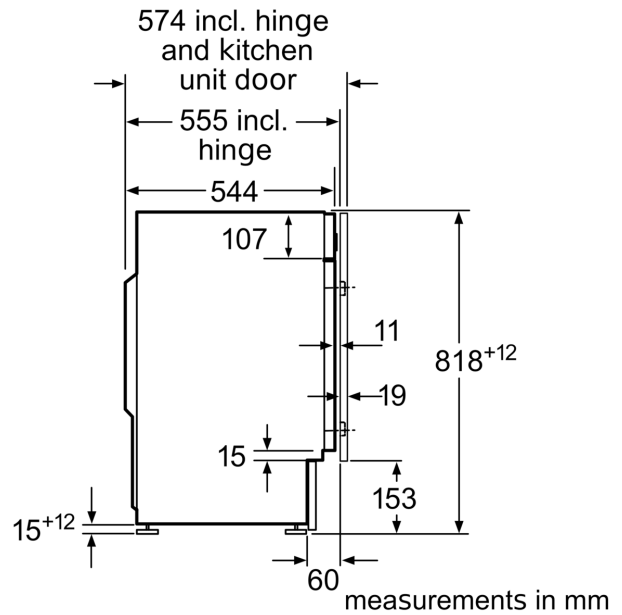

**Series 8, Built-in washing machine, 8 kg, 1400 rpm
WIW28502GB**