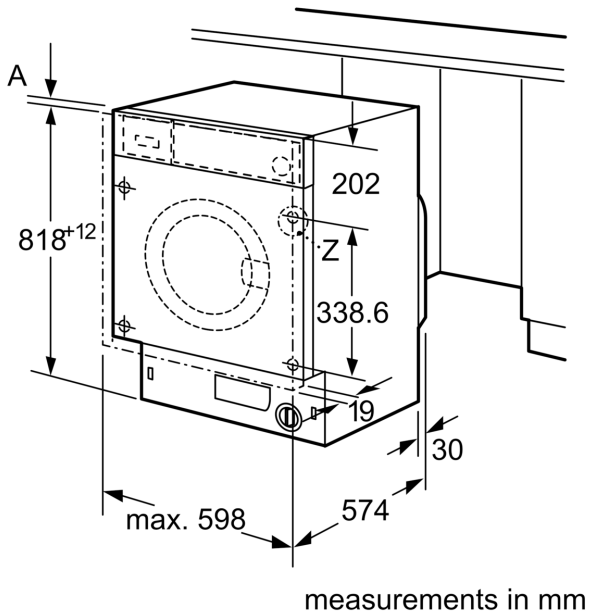

**Series 8, Built-in washing machine, 8 kg, 1400 rpm
WIW28502GB**