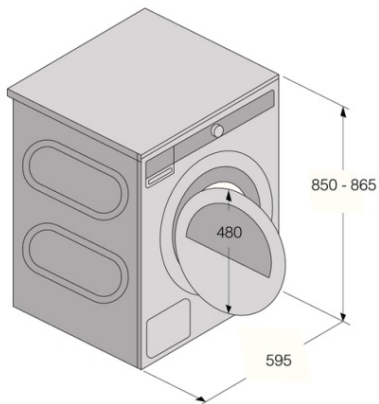

- Plug type SHUKO
- Connected load: 700 W
- Number of phases: 1
- Fuse: 10 amp
- Frequency: 50 Hz
- Net weight: 56,6 kg
- Marked for recycling
- ISO 14001

Dimensions

- Product dimensions (HxWxD): 85 × 59,5 × 65,4 cm
- Depth with door open: 1165 mm
- Length electrical cord: 2,1 m

Logistic information

- Dimensions of packed product (HxWxD): 92 × 64 × 72,3 cm
- Gross weight: 61 kg
- Product code: 576408
- EAN code: 3838782010774

Tumble Dryer/TD75