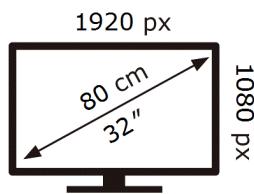

SAMSUNG

QE32LS03CBU

27 kWh/1000h

ABCDEF **G**

49 kWh/1000h

2019/2013