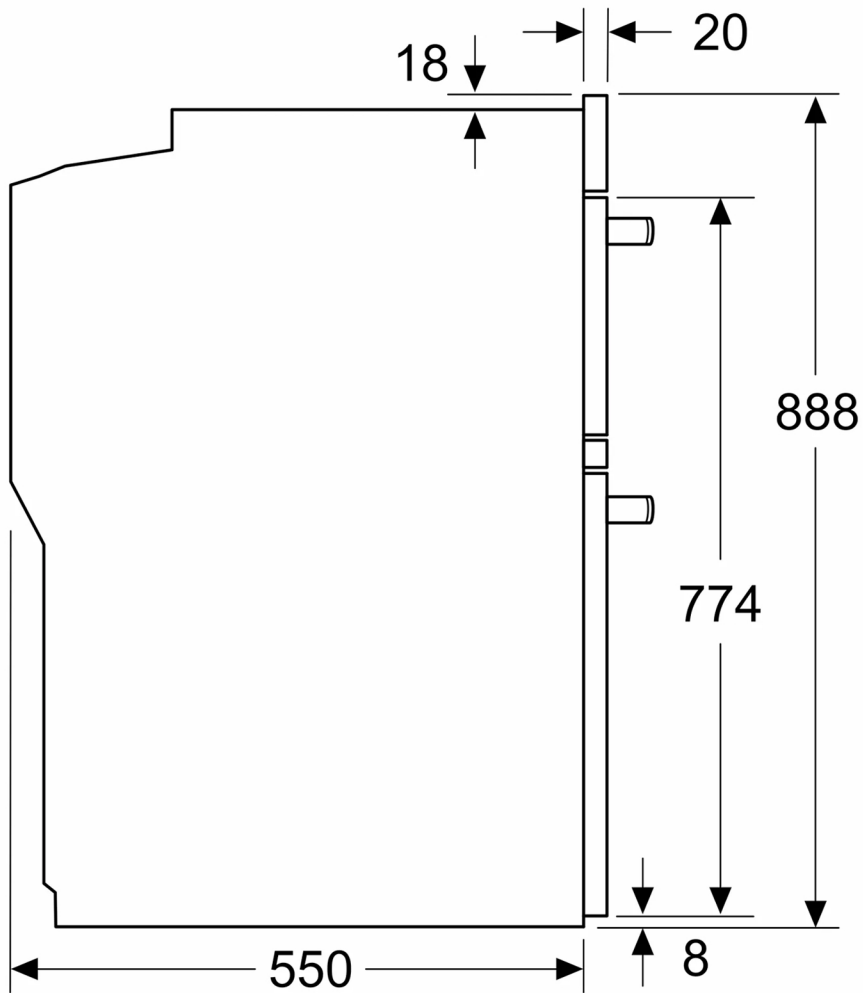

measurements in mm

Back panel open

Space for appliance connection 320 x 115

measurements in mm