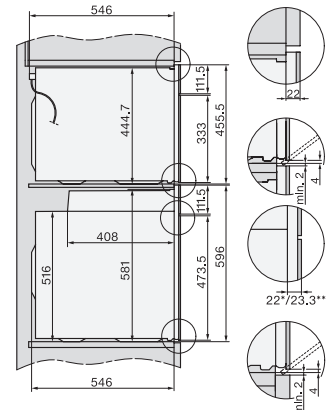

DG2840, DG7x40, DGC7x4x, DG7x6x, DGC7x6x, DGD7635, DGM7x4x, DO7, H28B/BP, H7x4xB/BM/BP, H7x6xB/BP, installation drawing

1) 400 mm, 2) 360 mm, 3) 47 mm, 4) 24 mm, 5) 32.5 mm

H2x6x-1B/BP/E/EP/I/IP, H2850BP, H7x6xB/BP/BPX, H2x6xB, installation drawings, GB, AUS

1) Mains connection cable, L=2000 mm, 2) No connection in this area, 3) Lüftungsausschnitt min. 150 cm²

H226x-1B/BP/E/EP/I/IP, H2760B/BP, H28x0B/BP, H7x40BM/BMX, H7x6xB/BP/BPX, installation drawings

H2760B/BP, H28x0B/BP, H7x6xB/BP/BPX, installation drawings

22 mm – glass, 23,3 mm – metal

H2xxx-1 B/BP/E/I/IP, H7xxx B/BP/BM/BMX, installation drawings

22 mm – glass, 23,3 mm – metal

H 7260 BP

Oven

seamless design with clear text display and pyrolytic cleaning.

H2xxx-1 B/BP/E/I/IP, H7xxx B/BP/BM/BMX, installation drawings

22 mm – glass, 23,3 mm – metal