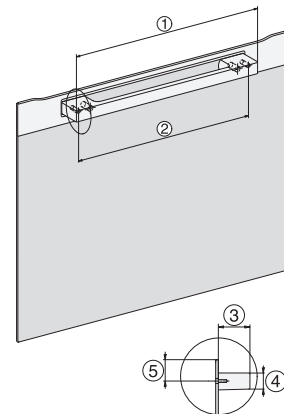

22 mm – glass, 23,3 mm – metal

H226x-1B/BP/E/EP/I/IP, H2760B/BP, H28x0B/BP, H7x6xB/BP/BPX, installation drawings

H226x-1B/BP/E/EP/I/IP, H2x6xB/BP, H7x6xB/BP/BPX, installation drawings

If the oven is to be installed under a hob, follow the instructions for installing the hob and the height of the hob.

DG2840, DG7x40, DGC7x4x, DG7x6x, DGC7x6x, DGD7635, DGM7x4x, DO7, H28B/BP, H7x4xB/BM/BP, H7x6xB/BP, installation drawing

1) 400 mm, 2) 360 mm, 3) 47 mm, 4) 24 mm, 5) 32.5 mm

H2x6x-1B/BP/E/EP/I/IP, H2850BP, H7x6xB/BP/BPX, H2x6xB, installation drawings, GB, AUS

1) Mains connection cable, L=2000 mm, 2) No connection in this area, 3) Lüftungsausschnitt min. 150 cm²

H226x-1B/BP/E/EP/I/IP, H2760B/BP, H28x0B/BP, H7x40BM/BMX, H7x6xB/BP/BPX, installation drawings

H2760B/BP, H28x0B/BP, H7x6xB/BP/BPX, installation drawings