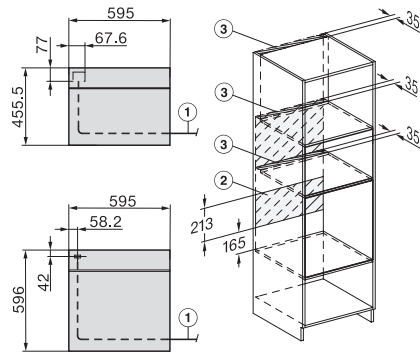

DG2840, DG7x40, DGC7x4x, DG7x6x, DGC7x6x, DGD7635, DGM7x4x, DO7, H28B/BP, H7x4xB/BM/BP, H7x6xB/BP, installation drawing

1) 400 mm, 2) 360 mm, 3) 47 mm, 4) 24 mm, 5) 32.5 mm

H2x6x-1B/BP/E/EP/I/IP, H2850BP, H7x6xB/BP/BPX, H2x6xB, installation drawings, GB, AUS

1) Mains connection cable, L=2000 mm, 2) No connection in this area, 3) Lüftungsausschnitt min. 150 cm²

H226x-1B/BP/E/EP/I/IP, H2760B/BP, H28x0B/BP, H7x40BM/BMX, H7x6xB/BP/BPX, installation drawings

H2760B/BP, H28x0B/BP, H7x6xB/BP/BPX, installation drawings

22 mm – glass, 23,3 mm – metal

H2xxx-1 B/BP/E/I/IP, H7xxx B/BP/BM/BMX, installation drawings

22 mm – glass, 23,3 mm – metal

H 7260 BP

Oven

seamless design with clear text display and pyrolytic cleaning.

H2xxx-1 B/BP/E/I/IP, H7xxx B/BP/BM/BMX, installation drawings

22 mm – glass, 23,3 mm – metal