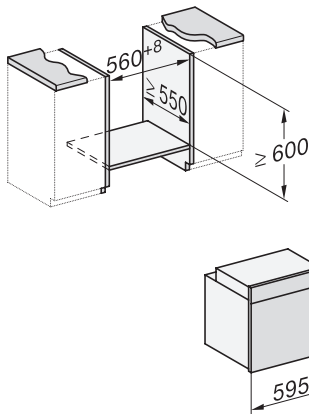

H 7260 BP

Oven

seamless design with clear text display and pyrolytic cleaning.

H2760B/BP, H28x0B/BP, H7x6xB/BP/BPX, DGC7351, DGC7151, installation drawings

22 mm – glass, 23,3 mm – metal

H2760B/BP, H28x0B/BP, H7x6xB/BP/BPX, installation drawings

22 mm – glass, 23,3 mm – metal

H226x-1B/BP/E/EP/I/IP, H2760B/BP, H28x0B/BP, H7x6xB/BP/BPX, installation drawings

H226x-1B/BP/E/EP/I/IP, H2x6xB/BP, H7x6xB/BP/BPX, installation drawings

If the oven is to be installed under a hob, follow the instructions for installing the hob and the height of the hob.

DG2840, DG7x40, DGC7x4x, DG7x6x, DGC7x6x, DGD7635, DGM7x4x, DO7, H28B/BP, H7x4xB/BM/BP, H7x6xB/BP, installation drawing

1) 400 mm, 2) 360 mm, 3) 47 mm, 4) 24 mm, 5) 32.5 mm

H2x6x-1B/BP/E/EP/I/IP, H2850BP, H7x6xB/BP/BPX, H2x6xB, installation drawings, GB, AUS

22 mm – glass, 23,3 mm – metal