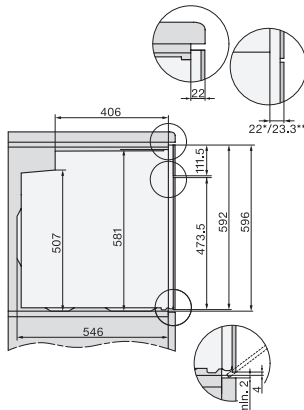

22 mm – glass, 23,3 mm – metal

H226x-1B/BP/E/EP/I/IP, H2760B/BP, H28x0B/BP, H7x6xB/BP/BPX, installation drawings

H226x-1B/BP/E/EP/I/IP, H2x6xB/BP, H7x6xB/BP/BPX, installation drawings

If the oven is to be installed under a hob, follow the instructions for installing the hob and the height of the hob.

DG2840, DG7x40, DGC7x4x, DG7x6x, DGC7x6x, DGD7635, DGM7x4x, DO7, H28B/BP, H7x4xB/BM/BP, H7x6xB/BP, installation drawing

1) 400 mm, 2) 360 mm, 3) 47 mm, 4) 24 mm, 5) 32.5 mm

H2x6x-1B/BP/E/EP/I/IP, H2850BP, H7x6xB/BP/BPX, H2x6xB, installation drawings, GB, AUS

1) Mains connection cable, L=2000 mm, 2) No connection in this area, 3) Lüftungsausschnitt min. 150 cm²

H226x-1B/BP/E/EP/I/IP, H2760B/BP, H28x0B/BP, H7x40BM/BMX, H7x6xB/BP/BPX, installation drawings

H2760B/BP, H28x0B/BP, H7x6xB/BP/BPX, installation drawings

22 mm – glass, 23,3 mm – metal

H2xxx-1 B/BP/E/I/IP, H7xxx B/BP/BM/BMX, installation drawings

22 mm – glass, 23,3 mm – metal

H 7260 BP

Oven

seamless design with clear text display and pyrolytic cleaning.

H2xxx-1 B/BP/E/I/IP, H7xxx B/BP/BM/BMX, installation drawings