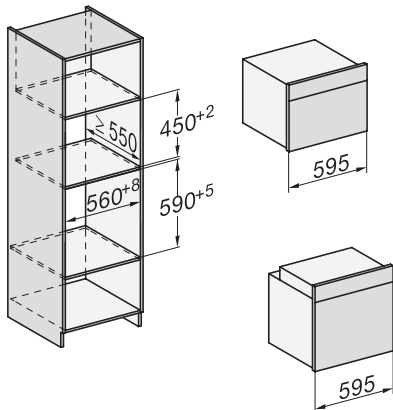

22 mm – glass, 23,3 mm – metal

H226x-1B/BP/E/EP/I/IP, H2760B/BP, H28x0B/BP, H7x6xB/BP/BPX, installation drawings

H226x-1B/BP/E/EP/I/IP, H2x6xB/BP, H7x6xB/BP/BPX, installation drawings

If the oven is to be installed under a hob, follow the instructions for installing the hob and the height of the hob.

DG2840, DG7x40, DGC7x4x, DG7x6x, DGC7x6x, DGD7635, DGM7x4x, DO7, H28B/BP, H7x4xB/BM/BP, H7x6xB/BP, installation drawing

1) 400 mm, 2) 360 mm, 3) 47 mm, 4) 24 mm, 5) 32.5 mm

H2x6x-1B/BP/E/EP/I/IP, H2850BP, H7x6xB/BP/BPX, H2x6xB, installation drawings, GB, AUS

1) Mains connection cable, L=2000 mm, 2) No connection in this area, 3) Lüftungsausschnitt min. 150 cm²

H226x-1B/BP/E/EP/I/IP, H2760B/BP, H28x0B/BP, H7x40BM/BMX, H7x6xB/BP/BPX, installation drawings

H2760B/BP, H28x0B/BP, H7x6xB/BP/BPX, installation drawings