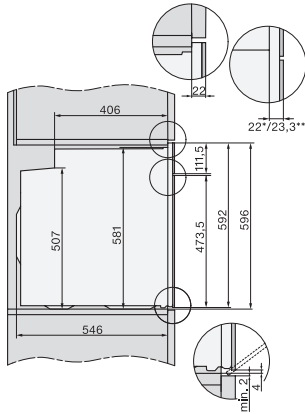

H 7260 BP

Oven

seamless design with clear text display and pyrolytic cleaning.

H2760B/BP, H28x0B/BP, H7x6xB/BP/BPX, DGC7351, DGC7151, installation drawings

22 mm – glass, 23,3 mm – metal