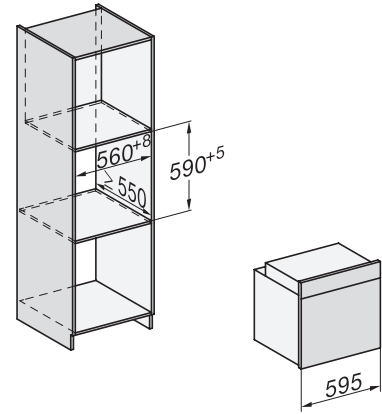

H 7260 BP

Oven

seamless design with clear text display and pyrolytic cleaning.

H2760B/BP, H28x0B/BP, H7x6xB/BP/BPX, DGC7351, DGC7151, installation drawings

22 mm – glass, 23,3 mm – metal

H2760B/BP, H28x0B/BP, H7x6xB/BP/BPX, installation drawings

22 mm – glass, 23,3 mm – metal

H226x-1B/BP/E/EP/I/IP, H2760B/BP, H28x0B/BP, H7x6xB/BP/BPX, installation drawings

H226x-1B/BP/E/EP/I/IP, H2x6xB/BP, H7x6xB/BP/BPX, installation drawings

If the oven is to be installed under a hob, follow the instructions for installing the hob and the height of the hob.

DG2840, DG7x40, DGC7x4x, DG7x6x, DGC7x6x, DGD7635, DGM7x4x, DO7, H28B/BP, H7x4xB/BM/BP, H7x6xB/BP, installation drawing

1) 400 mm, 2) 360 mm, 3) 47 mm, 4) 24 mm, 5) 32.5 mm

H2x6x-1B/BP/E/EP/I/IP, H2850BP, H7x6xB/BP/BPX, H2x6xB, installation drawings, GB, AUS