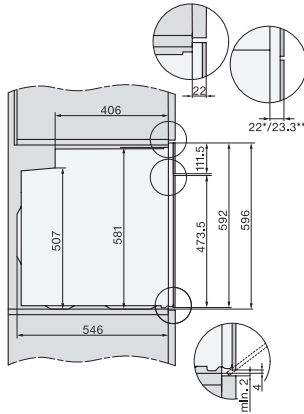

H 7260 BP

Oven

seamless design with clear text display and pyrolytic cleaning.

H2760B/BP, H28x0B/BP, H7x6xB/BP/BPX, DGC7351, DGC7151, installation drawings

22 mm – glass, 23,3 mm – metal

H2760B/BP, H28x0B/BP, H7x6xB/BP/BPX, installation drawings

22 mm – glass, 23,3 mm – metal

H226x-1B/BP/E/EP/I/IP, H2760B/BP, H28x0B/BP, H7x6xB/BP/BPX, installation drawings

H226x-1B/BP/E/EP/I/IP, H2x6xB/BP, H7x6xB/BP/BPX, installation drawings

If the oven is to be installed under a hob, follow the instructions for installing the hob and the height of the hob.

DG2840, DG7x40, DGC7x4x, DG7x6x, DGC7x6x, DGD7635, DGM7x4x, DO7, H28B/BP, H7x4xB/BM/BP, H7x6xB/BP, installation drawing

1) 400 mm, 2) 360 mm, 3) 47 mm, 4) 24 mm, 5) 32.5 mm

H2x6x-1B/BP/E/EP/I/IP, H2850BP, H7x6xB/BP/BPX, H2x6xB, installation drawings, GB, AUS

22 mm – glass, 23,3 mm – metal