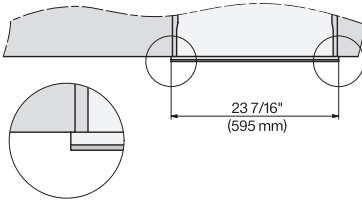

CVA7445, CVA7845, installation drawing, side view, Flush insert

7/8" – 22" mm – Glass, 15/16" – 23.3" mm – Stainless steel

CVA7440, CVA7445, CVA7840, CVA7845, installation drawing, view from above, 60 cm, Flush inset

CVA7440, CVA7445, CVA7840, CVA7845, installation drawing, view from above, 60 cm, Flush inset

CVA7440, CVA7445, CVA7840, CVA7845, installation drawing, built in, 60 cm, Flush inset

7/8" – 22" mm – Glass, 15/16" – 23.3" mm – Stainless steel

CVA7445, CVA7845, installation drawing, 60 cm, Flush inset

A – Cut-out (1 1/2" x 20" / 38 mm x 508 mm) in the bottom of the cabinet for power cord and ventilation, – Electrical and water supplies are recommended to be placed in adjacent cabinetry., Additional cabinet depth is required when placing the electrical and water supplies behind the appliance., E = Electric connection, W = Water connection

CVA7445, CVA7845, side view, 60 cm, Proud

7/8" – 22" mm – Glass, 15/16" – 23.3" mm – Stainless steel

CVA 7845

Built-in coffee machine with DirectWater

Perfectly combinable design with CoffeeSelect + AutoDescale for highest demands.