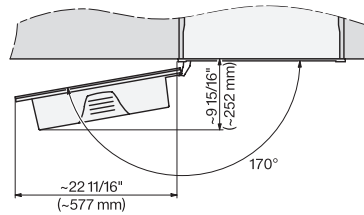

CVA7440, CVA7445, CVA7840, CVA7845, installation drawing, view from above, 60 cm, Proud

CVA7440, CVA7445, CVA7840, CVA7845, installation drawing, view from above, 60 cm, Proud