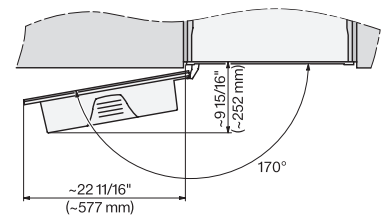

CVA7445, CVA7845, installation drawing, side view, Flush insert

7/8" – 22" mm – Glass, 15/16" – 23.3" mm – Stainless steel

CVA7440, CVA7445, CVA7840, CVA7845, installation drawing, view from above, 60 cm, Flush inset

CVA7440, CVA7445, CVA7840, CVA7845, installation drawing, view from above, 60 cm, Flush inset

CVA7440, CVA7445, CVA7840, CVA7845, installation drawing, view from above, 60 cm, Flush inset

CVA7440, CVA7445, CVA7840, CVA7845, installation drawing, view from above, 60 cm, Flush inset

CVA7440, CVA7445, CVA7840, CVA7845, installation drawing, view from above, 60 cm, Flush inset

CVA7440, CVA7445, CVA7840, CVA7845, installation drawing, built in, 60 cm, Flush inset

7/8" – 22" mm – Glass, 15/16" – 23.3" mm – Stainless steel

CVA7445, CVA7845, installation drawing, 60 cm, Flush inset

A – Cut-out (1 1/2" x 20" / 38 mm x 508 mm) in the bottom of the cabinet for power cord and ventilation, – Electrical and water supplies are recommended to be placed in adjacent cabinetry., Additional cabinet depth is required when placing the electrical and water supplies behind the appliance., E = Electric connection, W = Water connection