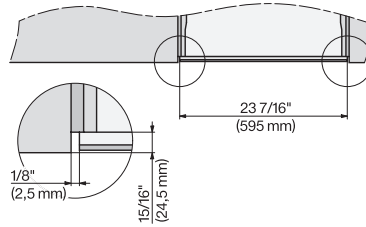

CVA7445, CVA7845, installation drawing, side view, Flush insert

7/8" – 22" mm – Glass, 15/16" – 23.3" mm – Stainless steel

CVA7440, CVA7445, CVA7840, CVA7845, installation drawing, view from above, 60 cm, Flush inset

CVA7440, CVA7445, CVA7840, CVA7845, installation drawing, view from above, 60 cm, Flush inset

CVA7440, CVA7445, CVA7840, CVA7845, installation drawing, built in, 60 cm, Flush inset

7/8" – 22" mm – Glass, 15/16" – 23.3" mm – Stainless steel