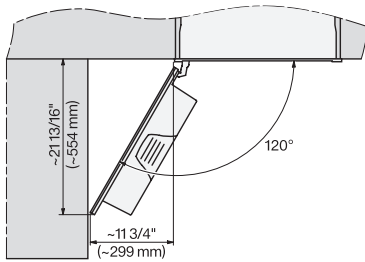

CVA7440, CVA7445, CVA7840, CVA7845, installation drawing, view from above, 60 cm, Proud

CVA7440, CVA7445, CVA7840, CVA7845, installation drawing, view from above, 60 cm, Proud