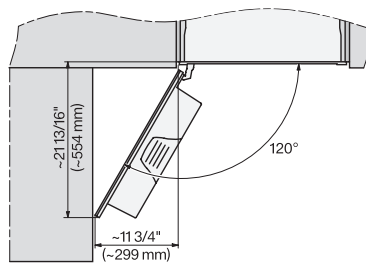

CVA7445, CVA7845, installation drawing, side view, Flush insert

7/8" – 22" mm – Glass, 15/16" – 23.3" mm – Stainless steel

CVA7440, CVA7445, CVA7840, CVA7845, installation drawing, view from above, 60 cm, Flush inset

CVA7440, CVA7445, CVA7840, CVA7845, installation drawing, view from above, 60 cm, Flush inset

CVA7440, CVA7445, CVA7840, CVA7845, installation drawing, view from above, 60 cm, Flush inset

CVA7440, CVA7445, CVA7840, CVA7845, installation drawing, view from above, 60 cm, Flush inset

CVA7440, CVA7445, CVA7840, CVA7845, installation drawing, view from above, 60 cm, Flush inset

CVA7440, CVA7445, CVA7840, CVA7845, installation drawing, built in, 60 cm, Flush inset

7/8" – 22" mm – Glass, 15/16" – 23.3" mm – Stainless steel

CVA7445, CVA7845, installation drawing, 60 cm, Flush inset

A – Cut-out (1 1/2" x 20" / 38 mm x 508 mm) in the bottom of the cabinet for power cord and ventilation, – Electrical and water supplies are recommended to be placed in adjacent cabinetry., Additional cabinet depth is required when placing the electrical and water supplies behind the appliance., E = Electric connection, W = Water connection