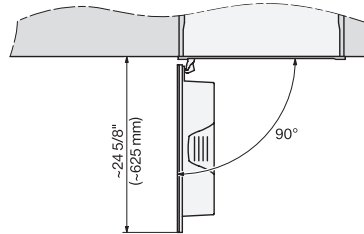

CVA7445, CVA7845, installation drawing, side view, Flush insert

7/8" – 22" mm – Glass, 15/16" – 23.3" mm – Stainless steel

CVA7440, CVA7445, CVA7840, CVA7845, installation drawing, view from above, 60 cm, Flush inset

CVA7440, CVA7445, CVA7840, CVA7845, installation drawing, view from above, 60 cm, Flush inset

CVA7440, CVA7445, CVA7840, CVA7845, installation drawing, built in, 60 cm, Flush inset

7/8" – 22" mm – Glass, 15/16" – 23.3" mm – Stainless steel

CVA7445, CVA7845, installation drawing, 60 cm, Flush inset

A – Cut-out (1 1/2" x 20" / 38 mm x 508 mm) in the bottom of the cabinet for power cord and ventilation, – Electrical and water supplies are recommended to be placed in adjacent cabinetry., Additional cabinet depth is required when placing the electrical and water supplies behind the appliance., E = Electric connection, W = Water connection

CVA7445, CVA7845, side view, 60 cm, Proud

7/8" – 22" mm – Glass, 15/16" – 23.3" mm – Stainless steel

CVA 7845

Built-in coffee machine with DirectWater

Perfectly combinable design with CoffeeSelect + AutoDescale for highest demands.