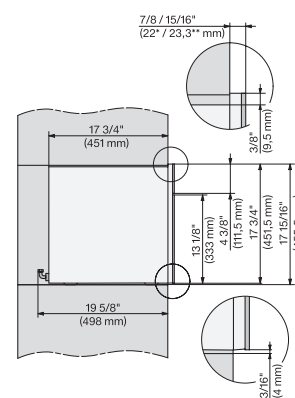

CVA7445, CVA7845, installation drawing, side view, Flush insert

7/8" – 22" mm – Glass, 15/16" – 23.3" mm – Stainless steel

CVA7440, CVA7445, CVA7840, CVA7845, installation drawing, view from above, 60 cm, Flush inset

CVA7440, CVA7445, CVA7840, CVA7845, installation drawing, view from above, 60 cm, Flush inset

CVA7440, CVA7445, CVA7840, CVA7845, installation drawing, view from above, 60 cm, Flush inset

CVA7440, CVA7445, CVA7840, CVA7845, installation drawing, view from above, 60 cm, Flush inset

CVA7440, CVA7445, CVA7840, CVA7845, installation drawing, view from above, 60 cm, Flush inset

CVA7440, CVA7445, CVA7840, CVA7845, installation drawing, built in, 60 cm, Flush inset

7/8" – 22" mm – Glass, 15/16" – 23.3" mm – Stainless steel

CVA7445, CVA7845, installation drawing, 60 cm, Flush inset

A – Cut-out (1 1/2" x 20" / 38 mm x 508 mm) in the bottom of the cabinet for power cord and ventilation, – Electrical and water supplies are recommended to be placed in adjacent cabinetry., Additional cabinet depth is required when placing the electrical and water supplies behind the appliance., E = Electric connection, W = Water connection