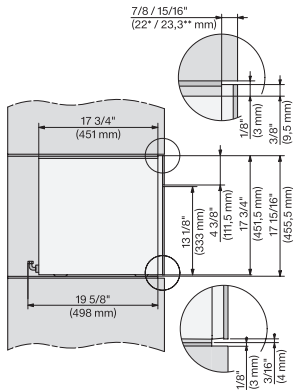

CVA7445, CVA7845, installation drawing, side view, Flush insert

7/8" – 22" mm – Glass, 15/16" – 23.3" mm – Stainless steel

CVA7440, CVA7445, CVA7840, CVA7845, installation drawing, view from above, 60 cm, Flush inset

CVA7440, CVA7445, CVA7840, CVA7845, installation drawing, view from above, 60 cm, Flush inset

CVA7440, CVA7445, CVA7840, CVA7845, installation drawing, view from above, 60 cm, Flush inset

CVA7440, CVA7445, CVA7840, CVA7845, installation drawing, view from above, 60 cm, Flush inset

CVA7440, CVA7445, CVA7840, CVA7845, installation drawing, view from above, 60 cm, Flush inset

CVA7440, CVA7445, CVA7840, CVA7845, installation drawing, built in, 60 cm, Flush inset

7/8" – 22" mm – Glass, 15/16" – 23.3" mm – Stainless steel

CVA7445, CVA7845, installation drawing, 60 cm, Flush inset

A – Cut-out (1 1/2" x 20" / 38 mm x 508 mm) in the bottom of the cabinet for power cord and ventilation, – Electrical and water supplies are recommended to be placed in adjacent cabinetry., Additional cabinet depth is required when placing the electrical and water supplies behind the appliance., E = Electric connection, W = Water connection