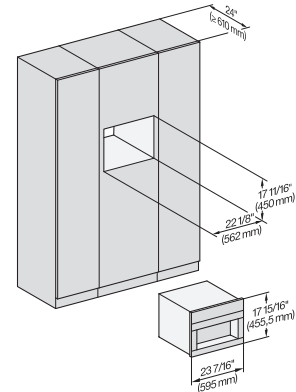

CVA7440, CVA7445, CVA7840, CVA7845, installation drawing, view from above, 60 cm, Proud

CVA7440, CVA7445, CVA7840, CVA7845, installation drawing, view from above, 60 cm, Proud

CVA7440, CVA7445, CVA7840, CVA7845, installation drawing, built in, Einbau, 60 cm, Proud