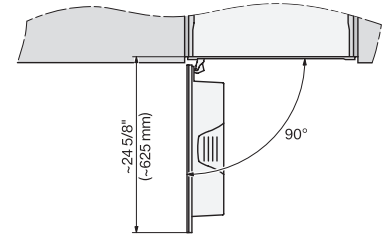

Milk container capacity in l	0.7
Capacity of waste container in servings	17
Drip tray capacity in fl oz (l)	54.1 (1.6)
Easily accessible containers	•
Time-of-day display	•
Time synchronization	•
Date display	•
Programmable switch-on time	•
Programmable switch-off time	•
Programmable stand-by time	•
Individual settings	•
Drink specialties	
Adjustable beverage portion size in ml	20-300
Ristretto, single	•
Ristretto, double	•
Espresso, single	•
Espresso, double	•
Coffee, single	•
Coffee, double	•
Long coffee, single	•
Long coffee, double	•
Cappuccino, single	•
Cappuccino, double	•
Latte macchiato, single	•
Latte macchiato, double	•
Hot milk, single	•
Latte macchiato, double	•
Milk froth, single	•
Milk froth, double	•
Espresso macchiato, single	•
Espresso macchiato, double	•
Cappuccino italiano, single	•
Cappuccino italiano, double	•
Flat white, single	•
Flat white, double	•
Café au lait, single	•
Café au lait, double	•
Caffè latte, single	•
Caffè latte, double	•
Caffè americano, single	•
Caffè Americano, double	•
Long black, single	•
Long black, double	•
Allwater	•
Warm water, double	•
Hot water, single	•
Hot water, double	•
Black tea, single	•
Black tea, double	•
Herbal tea, single	•
Herbal tea, double	•
Fruit tea, single	•

CVA7445, CVA7845, installation drawing, side view, Flush insert

7/8" – 22" mm – Glass, 15/16" – 23.3" mm – Stainless steel

CVA7440, CVA7445, CVA7840, CVA7845, installation drawing, view from above, 60 cm, Flush inset

CVA7440, CVA7445, CVA7840, CVA7845, installation drawing, view from above, 60 cm, Flush inset

CVA7440, CVA7445, CVA7840, CVA7845, installation drawing, built in, 60 cm, Flush inset

7/8" – 22" mm – Glass, 15/16" – 23.3" mm – Stainless steel