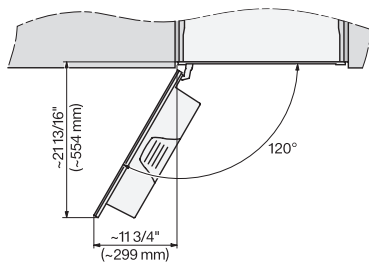

CVA7445, CVA7845, installation drawing, side view, Flush insert

7/8" – 22" mm – Glass, 15/16" – 23.3" mm – Stainless steel

CVA7440, CVA7445, CVA7840, CVA7845, installation drawing, view from above, 60 cm, Flush inset

CVA7440, CVA7445, CVA7840, CVA7845, installation drawing, view from above, 60 cm, Flush inset

CVA7440, CVA7445, CVA7840, CVA7845, installation drawing, view from above, 60 cm, Flush inset

CVA7440, CVA7445, CVA7840, CVA7845, installation drawing, view from above, 60 cm, Flush inset

CVA7440, CVA7445, CVA7840, CVA7845, installation drawing, view from above, 60 cm, Flush inset

CVA7440, CVA7445, CVA7840, CVA7845, installation drawing, built in, 60 cm, Flush inset

7/8" – 22" mm – Glass, 15/16" – 23.3" mm – Stainless steel

CVA7445, CVA7845, installation drawing, 60 cm, Flush inset

A – Cut-out (1 1/2" x 20" / 38 mm x 508 mm) in the bottom of the cabinet for power cord and ventilation, – Electrical and water supplies are recommended to be placed in adjacent cabinetry., Additional cabinet depth is required when placing the electrical and water supplies behind the appliance., E = Electric connection, W = Water connection