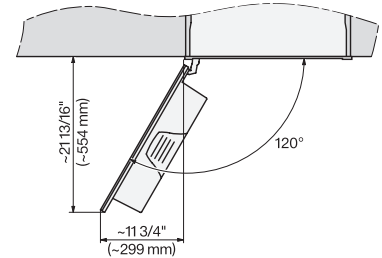

CVA7445, CVA7845, installation drawing, side view, Flush insert

7/8" – 22" mm – Glass, 15/16" – 23.3" mm – Stainless steel

CVA7440, CVA7445, CVA7840, CVA7845, installation drawing, view from above, 60 cm, Flush inset

CVA7440, CVA7445, CVA7840, CVA7845, installation drawing, view from above, 60 cm, Flush inset

CVA7440, CVA7445, CVA7840, CVA7845, installation drawing, built in, 60 cm, Flush inset

7/8" – 22" mm – Glass, 15/16" – 23.3" mm – Stainless steel

CVA7445, CVA7845, installation drawing, 60 cm, Flush inset

A – Cut-out (1 1/2" x 20" / 38 mm x 508 mm) in the bottom of the cabinet for power cord and ventilation, – Electrical and water supplies are recommended to be placed in adjacent cabinetry., Additional cabinet depth is required when placing the electrical and water supplies behind the appliance., E = Electric connection, W = Water connection

CVA7445, CVA7845, side view, 60 cm, Proud

7/8" – 22" mm – Glass, 15/16" – 23.3" mm – Stainless steel

CVA 7845

Built-in coffee machine with DirectWater

Perfectly combinable design with CoffeeSelect + AutoDescale for highest demands.