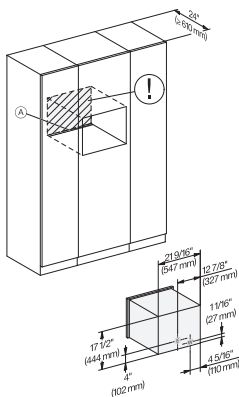

CVA7440, CVA7445, CVA7840, CVA7845, installation drawing, view from above, 60 cm, Flush inset

CVA7440, CVA7445, CVA7840, CVA7845, installation drawing, built in, 60 cm, Flush inset

7/8" – 22" mm – Glass, 15/16" – 23.3" mm – Stainless steel

CVA7445, CVA7845, installation drawing, 60 cm, Flush inset

A – Cut-out (1 1/2" x 20" / 38 mm x 508 mm) in the bottom of the cabinet for power cord and ventilation, – Electrical and water supplies are recommended to be placed in adjacent cabinetry., Additional cabinet depth is required when placing the electrical and water supplies behind the appliance., E = Electric connection, W = Water connection

CVA7440, CVA7445, CVA7840, CVA7845, installation drawing, view from above, 60 cm, Proud

CVA7440, CVA7445, CVA7840, CVA7845, installation drawing, view from above, 60 cm, Proud

CVA7440, CVA7445, CVA7840, CVA7845, installation drawing, view from above, 60 cm, Proud

CVA7440, CVA7445, CVA7840, CVA7845, installation drawing, view from above, 60 cm, Proud

CVA7440, CVA7445, CVA7840, CVA7845, installation drawing, view from above, 60 cm, Proud

CVA7440, CVA7445, CVA7840, CVA7845, installation drawing, built in, Einbau, 60 cm, Proud