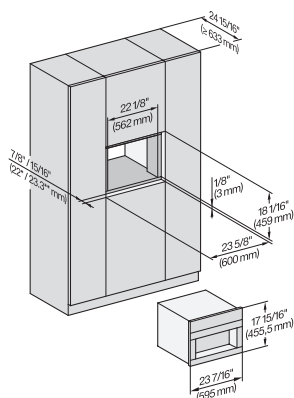

CVA7445, CVA7845, installation drawing, side view, Flush insert

7/8" – 22" mm – Glass, 15/16" – 23.3" mm – Stainless steel

CVA7440, CVA7445, CVA7840, CVA7845, installation drawing, view from above, 60 cm, Flush inset

CVA7440, CVA7445, CVA7840, CVA7845, installation drawing, view from above, 60 cm, Flush inset

CVA7440, CVA7445, CVA7840, CVA7845, installation drawing, view from above, 60 cm, Flush inset

CVA7440, CVA7445, CVA7840, CVA7845, installation drawing, view from above, 60 cm, Flush inset

CVA7440, CVA7445, CVA7840, CVA7845, installation drawing, view from above, 60 cm, Flush inset

CVA7440, CVA7445, CVA7840, CVA7845, installation drawing, built in, 60 cm, Flush inset

7/8" – 22" mm – Glass, 15/16" – 23.3" mm – Stainless steel

CVA7445, CVA7845, installation drawing, 60 cm, Flush inset

A – Cut-out (1 1/2" x 20" / 38 mm x 508 mm) in the bottom of the cabinet for power cord and ventilation, – Electrical and water supplies are recommended to be placed in adjacent cabinetry., Additional cabinet depth is required when placing the electrical and water supplies behind the appliance., E = Electric connection, W = Water connection