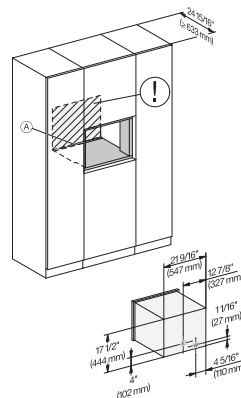

CVA7445, CVA7845, installation drawing, side view, Flush insert

7/8" – 22" mm – Glass, 15/16" – 23.3" mm – Stainless steel

CVA7440, CVA7445, CVA7840, CVA7845, installation drawing, view from above, 60 cm, Flush inset

CVA7440, CVA7445, CVA7840, CVA7845, installation drawing, view from above, 60 cm, Flush inset

CVA7440, CVA7445, CVA7840, CVA7845, installation drawing, view from above, 60 cm, Flush inset

CVA7440, CVA7445, CVA7840, CVA7845, installation drawing, view from above, 60 cm, Flush inset

CVA7440, CVA7445, CVA7840, CVA7845, installation drawing, view from above, 60 cm, Flush inset

CVA7440, CVA7445, CVA7840, CVA7845, installation drawing, built in, 60 cm, Flush inset

7/8" – 22" mm – Glass, 15/16" – 23.3" mm – Stainless steel

CVA7445, CVA7845, installation drawing, 60 cm, Flush inset

A – Cut-out (1 1/2" x 20" / 38 mm x 508 mm) in the bottom of the cabinet for power cord and ventilation, – Electrical and water supplies are recommended to be placed in adjacent cabinetry., Additional cabinet depth is required when placing the electrical and water supplies behind the appliance., E = Electric connection, W = Water connection