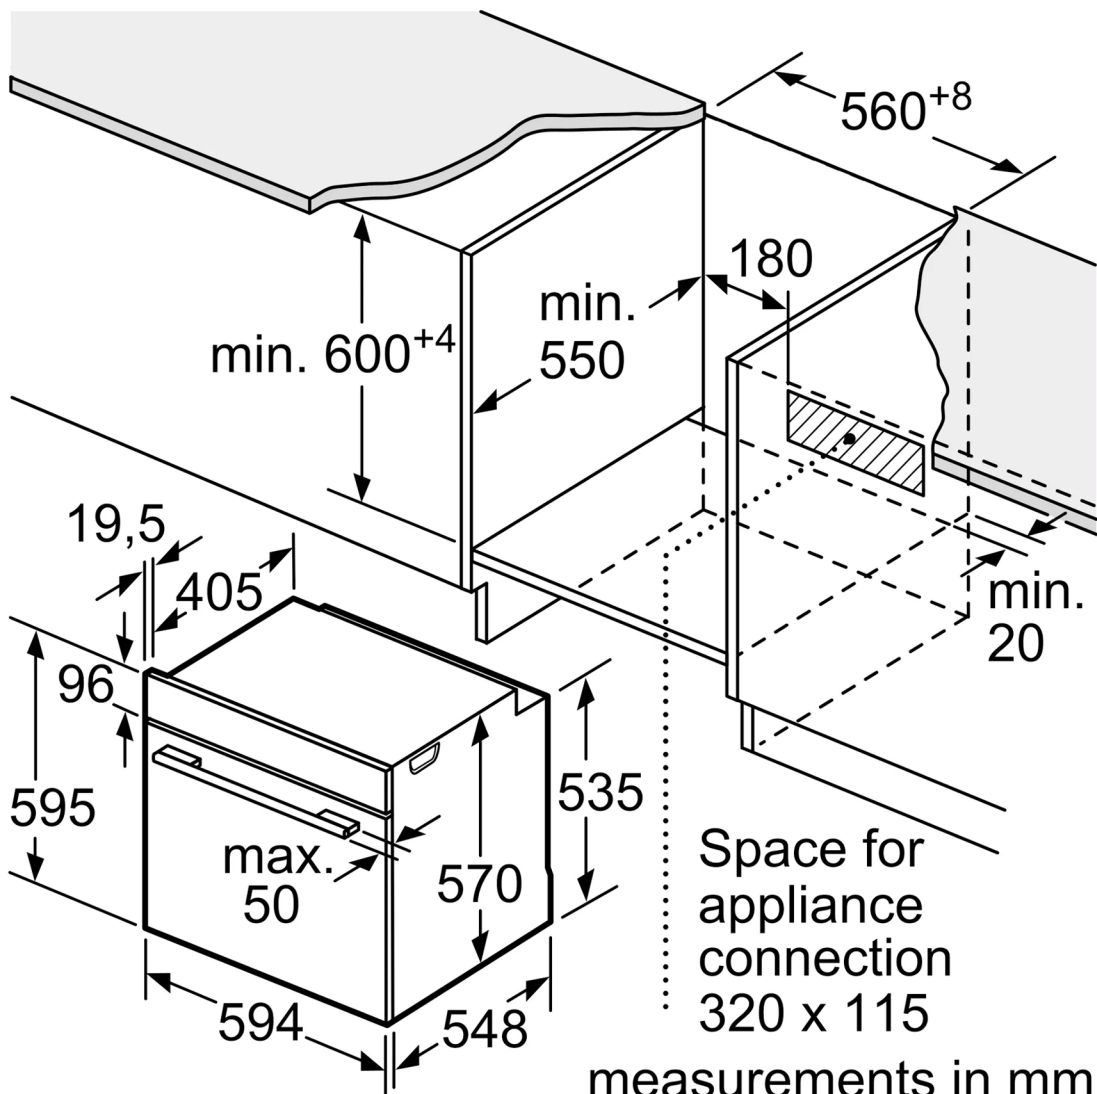

measurements in mm

measurements in mm

# Measurements in mm

**A:** 19.5 mm

**B:** Space for appliance connection 320 x 115 mm

Installation with a hob.

measurements in mm