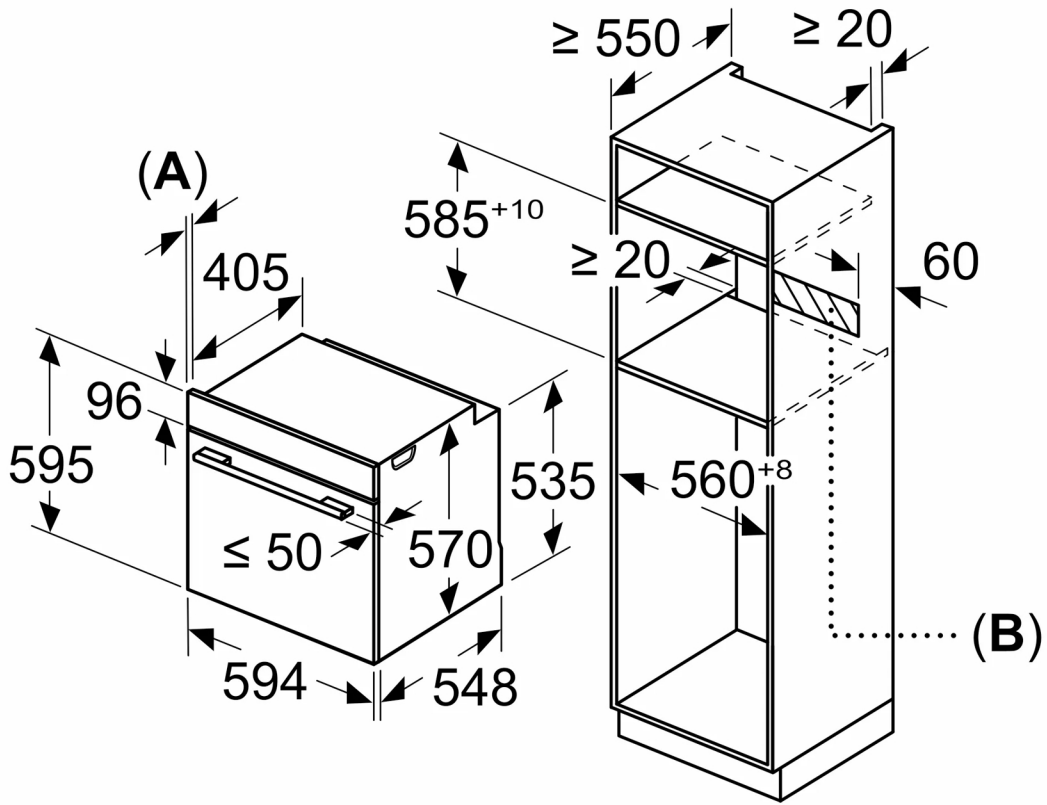

measurements in mm

measurements in mm

# Measurements in mm

**A:** 19.5 mm

**B:** Space for appliance connection 320 x 115 mm

Installation with a hob.

measurements in mm