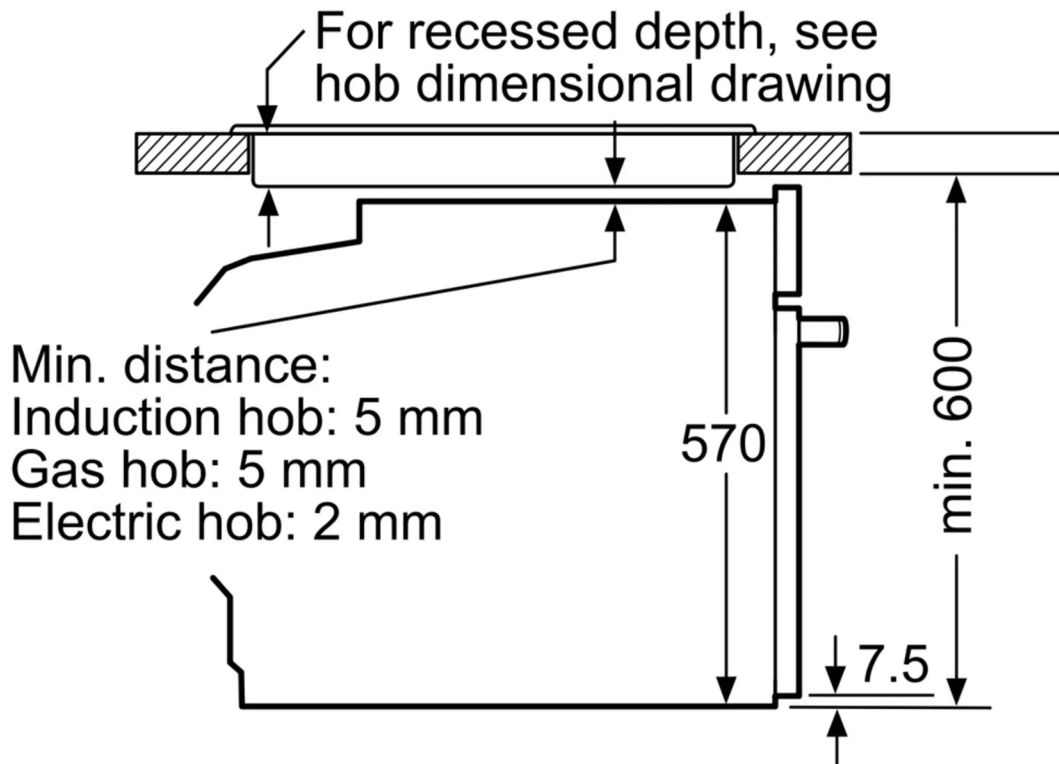

measurements in mm

measurements in mm

# Measurements in mm

**A:** 19.5 mm

**B:** Space for appliance connection 320 x 115 mm

Installation with a hob.

measurements in mm