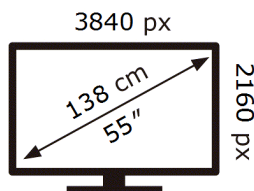

SAMSUNG

QE55Q80CAT

**84** kWh/1000h

ABCDEF **G**

**236** kWh/1000h

2019/2013