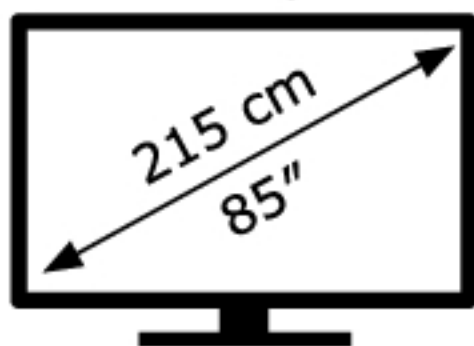

ENERGY

SONY®

K-85XR70

83 kWh/1000h

ABCDEF**G**

135 kWh/1000h

3840 px

2160 px