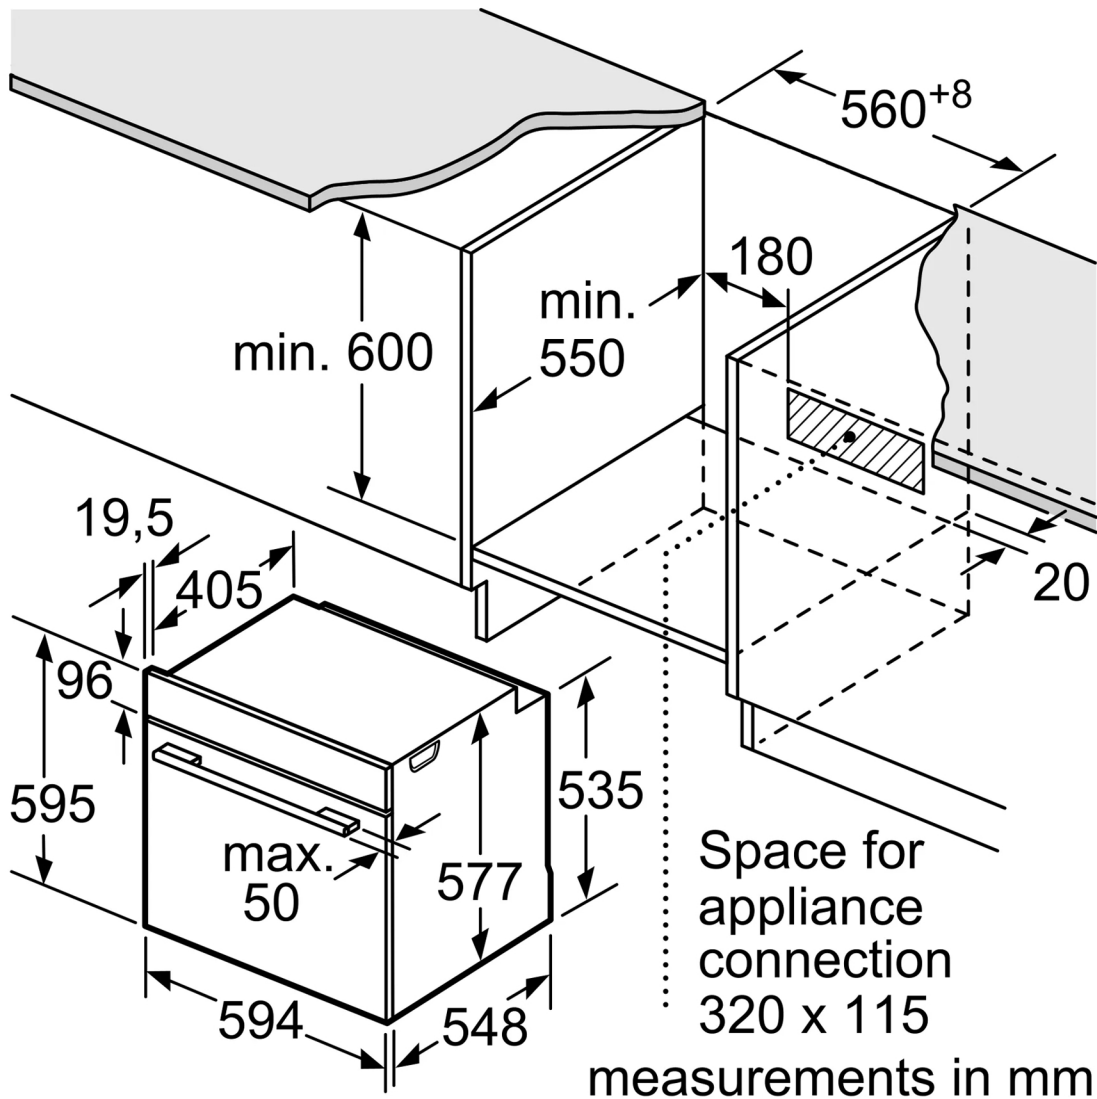

Measurements in mm

**A:** 19.5 mm

**B:** Space for appliance connection 320 x 115 mm

measurements in mm

Installation with a hob.

measurements in mm

If the appliance will be installed underneath a hob, the following worktop thicknesses (including substructure if necessary) must be taken into account.

<b>Hob type</b>	<b>min. worktop thickness</b>	
	fitted	flush
Induction hob	37 mm	38 mm
Full surface Induction hob	47 mm	48 mm
Gas hob	30 mm	38 mm
Electric hob	27 mm	30 mm