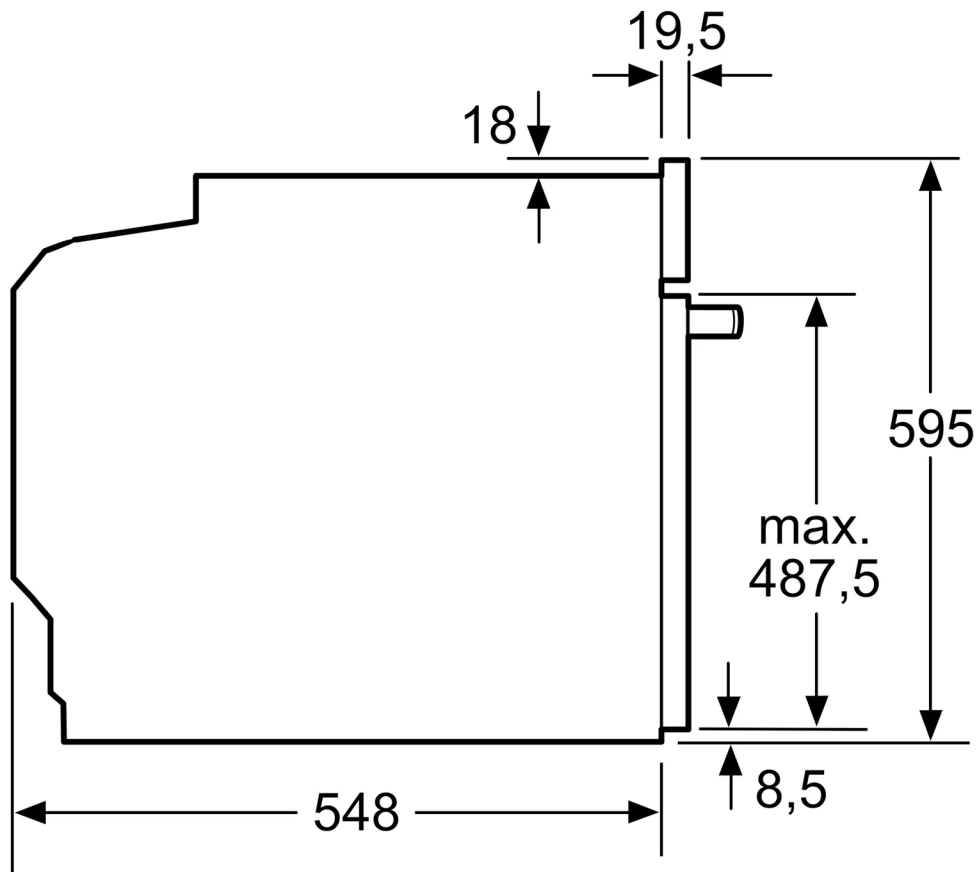

Measurements in mm

**A:** 19.5 mm

**B:** Space for appliance connection 320 x 115 mm

measurements in mm

Installation with a hob.

measurements in mm

If the appliance will be installed underneath a hob, the following worktop thicknesses (including substructure if necessary) must be taken into account.

<b>Hob type</b>	<b>min. worktop thickness</b>	
	fitted	flush
Induction hob	37 mm	38 mm
Full surface Induction hob	47 mm	48 mm
Gas hob	30 mm	38 mm
Electric hob	27 mm	30 mm