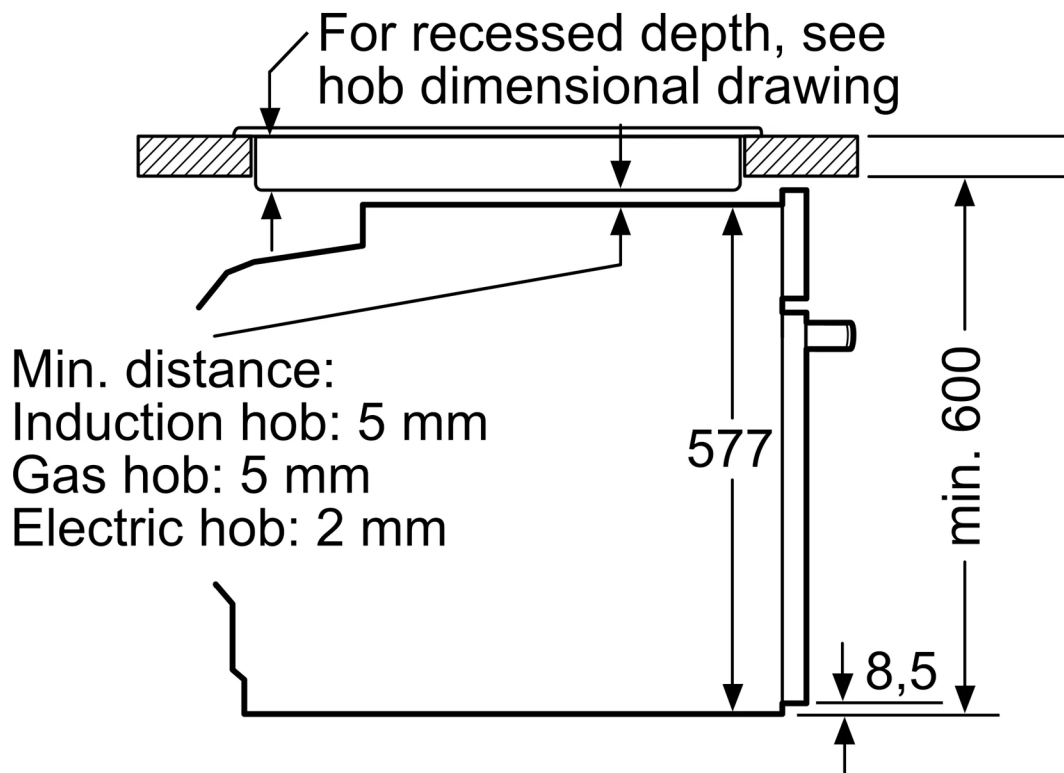

Measurements in mm

**A:** 19.5 mm

**B:** Space for appliance connection 320 x 115 mm

measurements in mm

Installation with a hob.

measurements in mm

If the appliance will be installed underneath a hob, the following worktop thicknesses (including substructure if necessary) must be taken into account.

<b>Hob type</b>	<b>min. worktop thickness</b>	
	fitted	flush
Induction hob	37 mm	38 mm
Full surface Induction hob	47 mm	48 mm
Gas hob	30 mm	38 mm
Electric hob	27 mm	30 mm