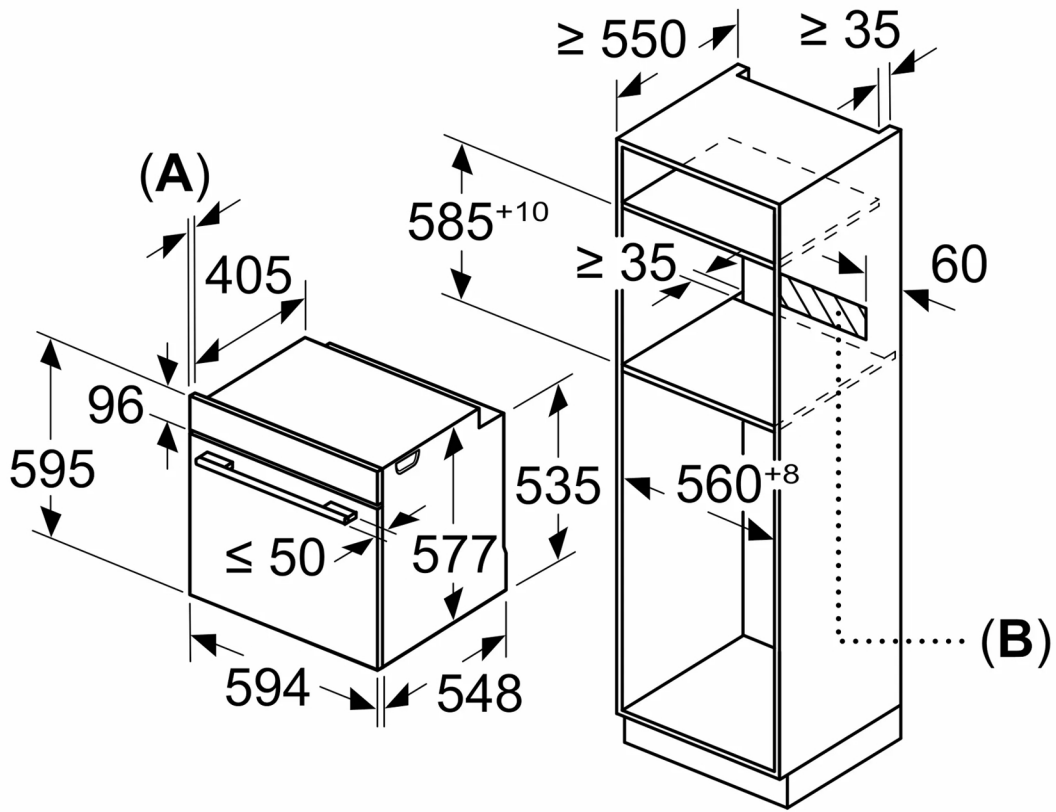

Measurements in mm

**A:** 19.5 mm

**B:** Space for appliance connection 320 x 115 mm

measurements in mm

Installation with a hob.

measurements in mm

If the appliance will be installed underneath a hob, the following worktop thicknesses (including substructure if necessary) must be taken into account.

<b>Hob type</b>	<b>min. worktop thickness</b>	
	fitted	flush
Induction hob	37 mm	38 mm
Full surface Induction hob	47 mm	48 mm
Gas hob	30 mm	38 mm
Electric hob	27 mm	30 mm